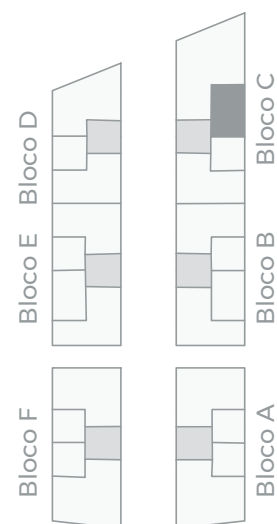

T2

LOTE 4 | Bloco C

Piso Letra
1 C

Área Bruta Encerrada
Gross Floor Area
105.7 m²

Sala
Living Room
31.0 m²

Kitchenette
Kitchenette
8.9 m²

Suite
Master Bedroom
17.2 m²

Quarto
Bedroom
12.5 m²

Arrecadação
Storage
1

Lugares de Estacionamento
Parking Spaces
1

As áreas aqui referidas poderão estar ainda sujeitas a pequenas alterações, decorrentes quer do processo de construção, quer do processo de licenciamento. Os elementos e informações constantes neste documento são, aliás, meramente indicativos, não possuindo qualquer vínculo ou natureza contratual.

All floor areas provided herein may yet be subject to small adjustments, arising from both the construction and the licensing processes. All the details and information mentioned on this document are merely indicative and, thus, are not legally or contractually binding.